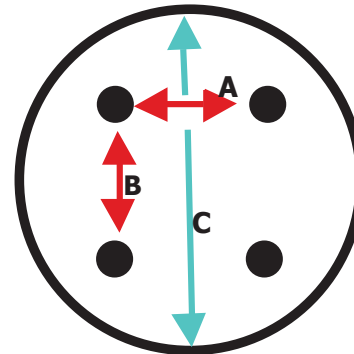

Measurements for Round Spandex Stretch Tablecloths

To ensure a proper fit of your tablecloth please send us your table measurements

Rectangular

Round

Leg Dimension A _____

Leg Dimension A _____

Leg Dimension B _____

Leg Dimension B _____

Table Length C _____

Diameter C _____

Table Width D _____

For standard cocktail tables 30" x 42" we don't need these dimensions we just need the number of feet the cocktail table has.

Height of table from floor to table top _____

If we don't have measurements for your tablecloth we'll use our standard measurements. Our Spandex tablecovers are made to fit a standard Lifetime Brand table leg dimension.
For a 6' L x30" W x 30" H table the leg dimensions are:
24.75" from leg to leg on short side and 56.5" from leg to leg on long side.
For a 8' L x30" W x 30" H table the leg dimensions are:
24.75" from leg to leg on short side and 74" from leg to leg on long side.