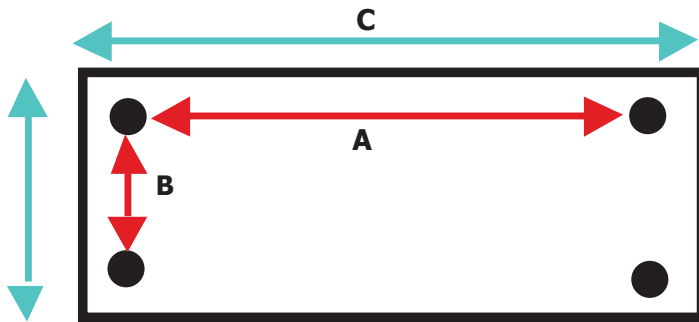

Name: _____

Email: _____

Phone: _____

Paws 2 Purrfection, LLC
Artwork@Paws2Purrfection.com
800-566-8827
860-880-8155 Fax

Measurements for Rectangular Spandex Stretch Tablecloths